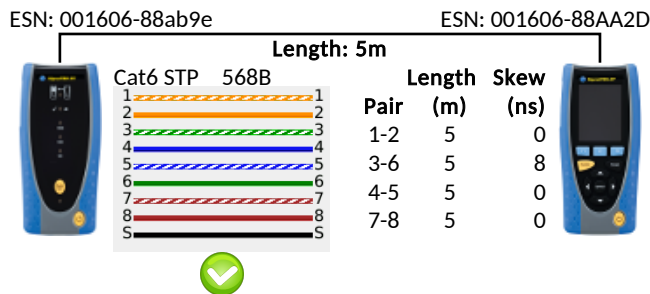

Job Name: Zaak
Date Tested: March 9 2016
Time Tested: 13:35
Info 1: Leijdsweg 77a
Info 2: Enschede
Info 3:
Info 4:
Info 5:
Info 6:
Info 7:
Info 8:

Owner: Joost van der Stelt
Company: PC-Solution
Address 1: Leijdsweg 77a
Address 2:
City: Enschede
State:
Zip: 7533 VM
Country: Nederland
Phone1: 06-11245633
Phone2: 053-5745375

PASS
A08

	Setup	Results
Port	Auto	RJ45
Line Rate	Auto	1000 Mb/s
Duplex	Auto	Full Duplex
IPv4	Disabled	
IPv6	Disabled	

Cable	Setup					Results		
	Line Rate (Mb/s)	Frame Size	Frame Rate	Limit (Frames)	Time (hh:mm:ss)	Line Rate	Frames	%
	Any	1,518	81,274	0	00:00:10	1000	823,452	100
							823,452	100
							0	0