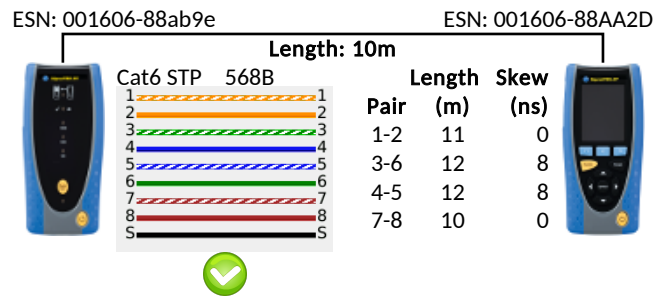

PASS 
A02

	Setup	Results
Port	Auto	RJ45
Line Rate	Auto	1000 Mb/s
Duplex	Auto	Full Duplex
IPv4	Disabled	
IPv6	Disabled	

Cable	Setup					Results		
	Line Rate (Mb/s)	Frame Size	Frame Rate	Limit (Frames)	Time (hh:mm:ss)	Line Rate	Frames	%
	Any	1,518	81,274	0	00:00:10	1000	823,452	100
							823,452	100
							0	0

PASS 
A03

	Setup	Results
Port	Auto	RJ45
Line Rate	Auto	1000 Mb/s
Duplex	Auto	Full Duplex
IPv4	Disabled	
IPv6	Disabled	

Cable	Setup					Results		
	Line Rate (Mb/s)	Frame Size	Frame Rate	Limit (Frames)	Time (hh:mm:ss)	Line Rate	Frames	%
	Any	1,518	81,274	0	00:00:10	1000	823,452	100
							823,452	100
							0	0