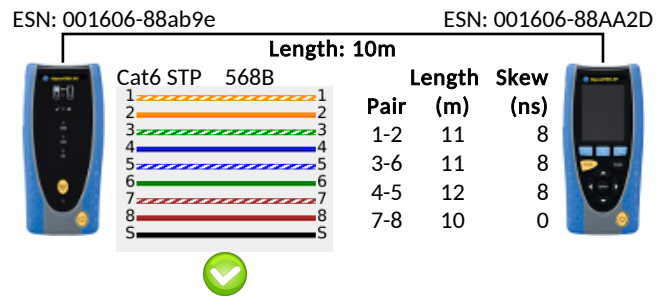

PASS 
A01

	Setup	Results
Port	Auto	RJ45
Line Rate	Auto	1000 Mb/s
Duplex	Auto	Full Duplex
IPv4	Disabled	
IPv6	Disabled	

Cable	Setup					Results		
	Line Rate (Mb/s)	Frame Size	Frame Rate	Limit (Frames)	Time (hh:mm:ss)	Line Rate	Frames	%
	Any	1,518	81,274	0	00:00:10	1000	823,452	100
							823,452	100
							0	0

PASS 
A02

	Setup	Results
Port	Auto	RJ45
Line Rate	Auto	1000 Mb/s
Duplex	Auto	Full Duplex
IPv4	Disabled	
IPv6	Disabled	

Cable	Setup					Results		
	Line Rate (Mb/s)	Frame Size	Frame Rate	Limit (Frames)	Time (hh:mm:ss)	Line Rate	Frames	%
	Any	1,518	81,274	0	00:00:10	1000	823,452	100
							823,452	100
							0	0