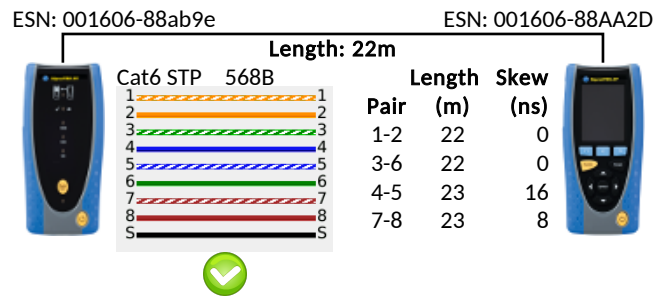

PASS 
A10

	Setup	Results
Port	Auto	RJ45
Line Rate	Auto	1000 Mb/s
Duplex	Auto	Full Duplex
IPv4	Disabled	
IPv6	Disabled	

Cable	Setup					Results		
	Line Rate (Mb/s)	Frame Size	Frame Rate	Limit (Frames)	Time (hh:mm:ss)	Line Rate	Frames	%
	Any	1,518	81,274	0	00:00:10	1000	823,452	100
							823,452	100
							0	0

PASS 
A11

	Setup	Results
Port	Auto	RJ45
Line Rate	Auto	1000 Mb/s
Duplex	Auto	Full Duplex
IPv4	Disabled	
IPv6	Disabled	

Cable	Setup					Results		
	Line Rate (Mb/s)	Frame Size	Frame Rate	Limit (Frames)	Time (hh:mm:ss)	Line Rate	Frames	%
	Any	1,518	81,274	0	00:00:10	1000	823,452	100
							823,452	100
							0	0