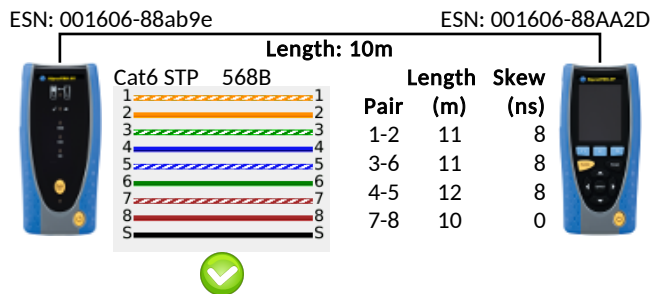

Job Name: Zaak
Date Tested: March 9 2016
Time Tested: 13:29
Info 1: Leijdsweg 77a
Info 2: Enschede
Info 3:
Info 4:
Info 5:
Info 6:
Info 7:
Info 8:

Owner: Joost van der Stelt
Company: PC-Solution
Address 1: Leijdsweg 77a
Address 2:
City: Enschede
State:
Zip: 7533 VM
Country: Nederland
Phone1: 06-11245633
Phone2: 053-5745375

PASS
A04

	Setup	Results
Port	Auto	RJ45
Line Rate	Auto	1000 Mb/s
Duplex	Auto	Full Duplex
IPv4	Disabled	
IPv6	Disabled	

Cable	Setup					Results		
	Line Rate (Mb/s)	Frame Size	Frame Rate	Limit (Frames)	Time (hh:mm:ss)	Line Rate	Frames	%
	Any	1,518	81,274	0	00:00:10	1000	823,452	100
							823,452	100
							0	0