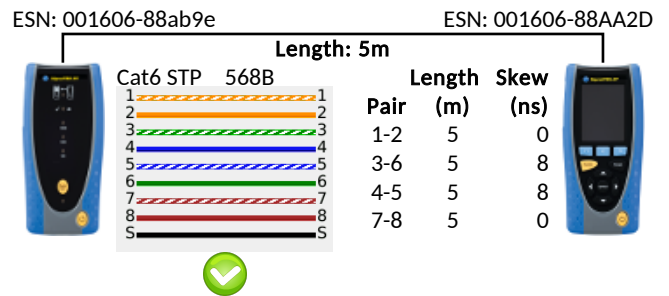

Job Name: Zaak
Date Tested: March 9 2016
Time Tested: 13:36
Info 1: Leijdsweg 77a
Info 2: Enschede
Info 3:
Info 4:
Info 5:
Info 6:
Info 7:
Info 8:

Owner: Joost van der Stelt
Company: PC-Solution
Address 1: Leijdsweg 77a
Address 2:
City: Enschede
State:
Zip: 7533 VM
Country: Nederland
Phone1: 06-11245633
Phone2: 053-5745375

PASS
A09

	Setup	Results
Port	Auto	RJ45
Line Rate	Auto	1000 Mb/s
Duplex	Auto	Full Duplex
IPv4	Disabled	
IPv6	Disabled	

Cable	Setup					Results		
	Line Rate (Mb/s)	Frame Size	Frame Rate	Limit (Frames)	Time (hh:mm:ss)	Line Rate	Frames	%
	Any	1,518	81,274	0	00:00:10	1000	823,452	100
							823,452	100
							0	0