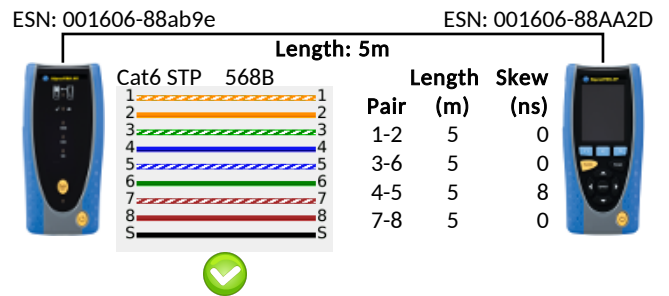

ESN: 001606-88AA2D

Test Name	Test Result	Date dd/mm/yyyy	Time hh:mm	Port	Wiremap	Ping 4	Ping 6	Trace Route 4	Trace Route 6	Netscan	PoE	Cable	VoIP Data	Web Data	Video Data	CCTV Data
A01	✔	09/03/2016	13:26	RJ45	✔							✔				
A02	✔	09/03/2016	13:27	RJ45	✔							✔				
A03	✔	09/03/2016	13:28	RJ45	✔							✔				
A04	✔	09/03/2016	13:29	RJ45	✔							✔				
A05	✔	09/03/2016	13:31	RJ45	✔							✔				
A06	✔	09/03/2016	13:31	RJ45	✔							✔				
A07	✔	09/03/2016	13:35	RJ45	✔							✔				
A08	✔	09/03/2016	13:35	RJ45	✔							✔				
A09	✔	09/03/2016	13:36	RJ45	✔							✔				
A10	✔	09/03/2016	13:38	RJ45	✔							✔				
A11	✔	09/03/2016	13:38	RJ45	✔							✔				
A12	✔	09/03/2016	13:39	RJ45	✔							✔				

PASS 
A01

	Setup	Results
Port	Auto	RJ45
Line Rate	Auto	1000 Mb/s
Duplex	Auto	Full Duplex
IPv4	Disabled	
IPv6	Disabled	

Cable	Setup					Results		
	Line Rate (Mb/s)	Frame Size	Frame Rate	Limit (Frames)	Time (hh:mm:ss)	Line Rate	Frames	%
	Any	1,518	81,274	0	00:00:10	1000	823,452	100
							823,452	100
							0	0