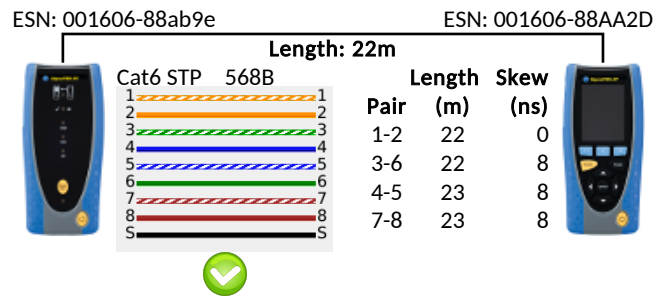

Job Name: Zaak
Date Tested: March 9 2016
Time Tested: 13:31
Info 1: Leijdsweg 77a
Info 2: Enschede
Info 3:
Info 4:
Info 5:
Info 6:
Info 7:
Info 8:

Owner: Joost van der Stelt
Company: PC-Solution
Address 1: Leijdsweg 77a
Address 2:
City: Enschede
State:
Zip: 7533 VM
Country: Nederland
Phone1: 06-11245633
Phone2: 053-5745375

PASS
A05

	Setup	Results
Port	Auto	RJ45
Line Rate	Auto	1000 Mb/s
Duplex	Auto	Full Duplex
IPv4	Disabled	
IPv6	Disabled	

Cable	Setup					Results		
	Line Rate (Mb/s)	Frame Size	Frame Rate	Limit (Frames)	Time (hh:mm:ss)	Line Rate	Frames	%
	Any	1,518	81,274	0	00:00:10	1000	823,452	100
							823,452	100
							0	0