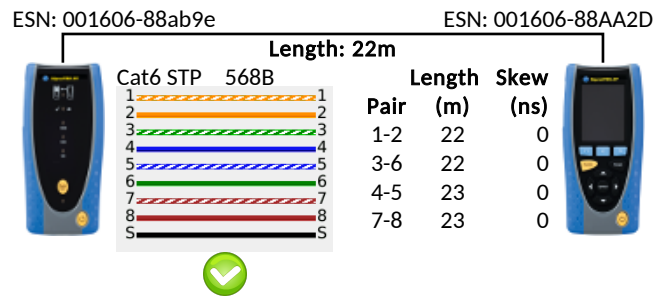

Job Name: Zaak
Date Tested: March 9 2016
Time Tested: 13:39
Info 1: Leijdsweg 77a
Info 2: Enschede
Info 3:
Info 4:
Info 5:
Info 6:
Info 7:
Info 8:

Owner: Joost van der Stelt
Company: PC-Solution
Address 1: Leijdsweg 77a
Address 2:
City: Enschede
State:
Zip: 7533 VM
Country: Nederland
Phone1: 06-11245633
Phone2: 053-5745375

PASS
A12

	Setup	Results
Port	Auto	RJ45
Line Rate	Auto	1000 Mb/s
Duplex	Auto	Full Duplex
IPv4	Disabled	
IPv6	Disabled	

Cable	Setup					Results		
	Line Rate (Mb/s)	Frame Size	Frame Rate	Limit (Frames)	Time (hh:mm:ss)	Frames	Line Rate %	
	Any	1,518	81,274	0	00:00:10	Tx: 823,452	100	
						Rx: 823,452	100	
						Errors: 0	0