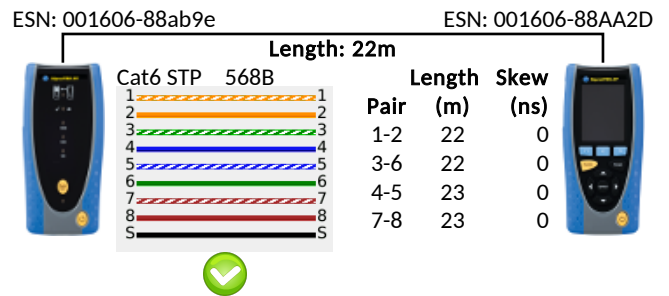

PASS 
A05

	Setup	Results
Port	Auto	RJ45
Line Rate	Auto	1000 Mb/s
Duplex	Auto	Full Duplex
IPv4	Disabled	
IPv6	Disabled	

Cable	Setup					Results		
	Line Rate (Mb/s)	Frame Size	Frame Rate	Limit (Frames)	Time (hh:mm:ss)	Line Rate	Frames	%
	Any	1,518	81,274	0	00:00:10	1000	823,452	100
							823,452	100
							0	0

PASS 
A06

	Setup	Results
Port	Auto	RJ45
Line Rate	Auto	1000 Mb/s
Duplex	Auto	Full Duplex
IPv4	Disabled	
IPv6	Disabled	

Cable	Setup					Results		
	Line Rate (Mb/s)	Frame Size	Frame Rate	Limit (Frames)	Time (hh:mm:ss)	Line Rate	Frames	%
	Any	1,518	81,274	0	00:00:10	1000	823,452	100
							823,452	100
							0	0