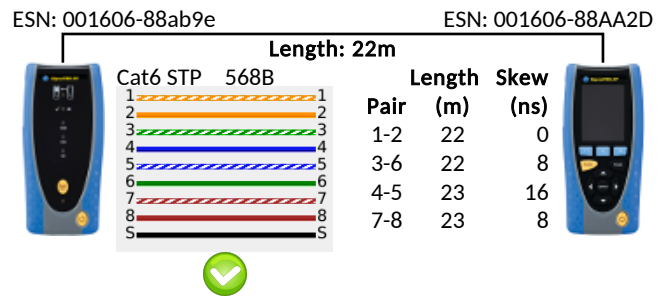

PASS 
A09

	Setup	Results
Port	Auto	RJ45
Line Rate	Auto	1000 Mb/s
Duplex	Auto	Full Duplex
IPv4	Disabled	
IPv6	Disabled	

Cable	Setup					Results		
	Line Rate (Mb/s)	Frame Size	Frame Rate	Limit (Frames)	Time (hh:mm:ss)	Line Rate	Frames	%
	Any	1,518	81,274	0	00:00:10	1000	823,452	100
							823,452	100
							0	0

PASS 
A10

	Setup	Results
Port	Auto	RJ45
Line Rate	Auto	1000 Mb/s
Duplex	Auto	Full Duplex
IPv4	Disabled	
IPv6	Disabled	

Cable	Setup					Results		
	Line Rate (Mb/s)	Frame Size	Frame Rate	Limit (Frames)	Time (hh:mm:ss)	Line Rate	Frames	%
	Any	1,518	81,274	0	00:00:10	1000	823,452	100
							823,452	100
							0	0