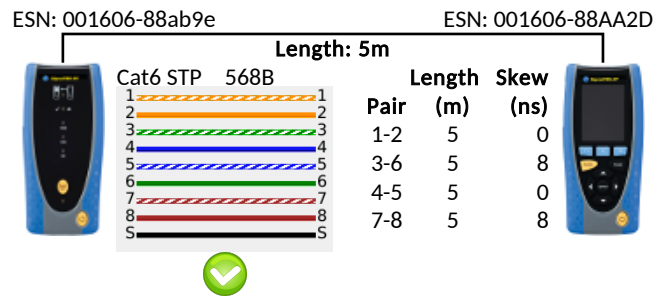

Job Name: Zaak
Date Tested: March 9 2016
Time Tested: 13:35
Info 1: Leijdsweg 77a
Info 2: Enschede
Info 3:
Info 4:
Info 5:
Info 6:
Info 7:
Info 8:

Owner: Joost van der Stelt
Company: PC-Solution
Address 1: Leijdsweg 77a
Address 2:
City: Enschede
State:
Zip: 7533 VM
Country: Nederland
Phone1: 06-11245633
Phone2: 053-5745375

PASS
A07

	Setup	Results
Port	Auto	RJ45
Line Rate	Auto	1000 Mb/s
Duplex	Auto	Full Duplex
IPv4	Disabled	
IPv6	Disabled	

Cable	Setup					Results		
	Line Rate (Mb/s)	Frame Size	Frame Rate	Limit (Frames)	Time (hh:mm:ss)	Line Rate	Frames	%
	Any	1,518	81,274	0	00:00:10	1000	823,452	100
							823,452	100
							0	0